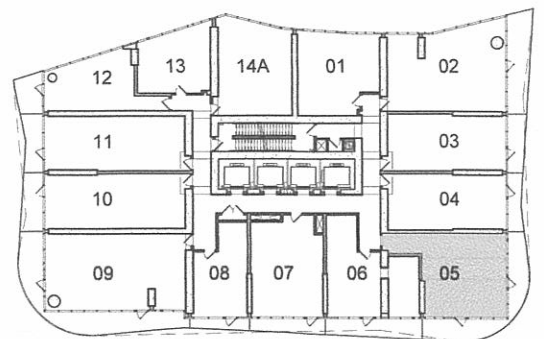

Typical Floor

THE MASSEY TOWER LIVE ON YONGE

OPTIONAL CONFIGURATION

Typical Floor

Dizzy Gillespie Suite
 Suite 03 - 1 Bedroom
 Levels 11-58
 Suite Area: 559 sq. ft.

THE MASSEY TOWER

LIVE ON YONGE

Charlie Parker Suite
 Suite 04 - 1 Bedroom
 Levels 11-58
 Suite Area: 559 sq. ft.

Typical Floor

THE MASSEY TOWER

LIVE ON YONGE

Louis Armstrong Suite
 Suite 05 - Jr. 2 Bedroom
 Levels 11-58
 Suite Area: 643 sq. ft.

Typical Floor

THE MASSEY TOWER LIVE ON YONGE

Typical Floor

Joni Mitchell Suite
 Suite 06 - 1 Bedroom
 Levels 11-58
 Suite Area: 578 sq. ft.

THE MASSEY TOWER LIVE ON YONGE

Typical Floor

Dave Brubeck Suite
 Suite 07 - 1 Bedroom (Barrier Free)
 Levels 11-58
 Suite Area: 566 sq. ft.

THE MASSEY TOWER LIVE ON YONGE

Typical Floor

Ravi Shanker Suite
 Suite 08 - Jr. 1 Bedroom
 Levels 11-58
 Suite Area: 377 sq. ft.

THE MASSEY TOWER

LIVE ON YONGE

Typical Floor

Maria Callas Suite
 Suite 09 - 3 Bedroom
 Levels 11-58
 Suite Area: 882sq. ft.

THE MASSEY TOWER LIVE ON YONGE

OPTIONAL CONFIGURATION

Typical Floor

Gordon Lightfoot Suite
Suite 10 - 1 Bedroom + Den
Levels 11-58
Suite Area: 645 sq. ft.