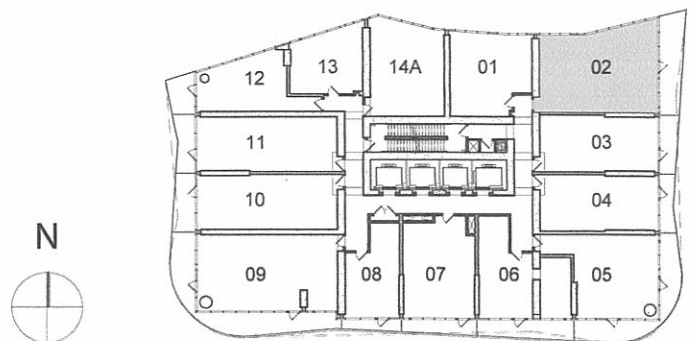

THE MASSEY TOWER LIVE ON YONGE

Yo-Yo Ma Suite
 Suite 01 - 1 Bedroom
 Levels 11-58
 Suite Area: 557 sq. ft.

Typical Floor

THE MASSEY TOWER LIVE ON YONGE

Glen Gould Suite
 Suite 02 - 2 Bedroom
 Levels 11-58
 Suite Area: 800 sq. ft.

Typical Floor

THE MASSEY TOWER LIVE ON YONGE

OPTIONAL CONFIGURATION

Typical Floor

Dizzy Gillespie Suite
 Suite 03 - 1 Bedroom
 Levels 11-58
 Suite Area: 559 sq. ft.

THE MASSEY TOWER

LIVE ON YONGE

Charlie Parker Suite
 Suite 04 - 1 Bedroom
 Levels 11-58
 Suite Area: 559 sq. ft.