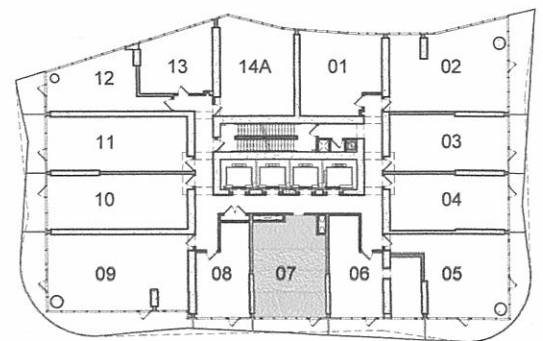

Typical Floor

THE MASSEY TOWER LIVE ON YONGE

OPTIONAL CONFIGURATION

Typical Floor

Dizzy Gillespie Suite
 Suite 03 - 1 Bedroom
 Levels 11-58
 Suite Area: 559 sq. ft.

THE MASSEY TOWER

LIVE ON YONGE

Charlie Parker Suite
 Suite 04 - 1 Bedroom
 Levels 11-58
 Suite Area: 559 sq. ft.

Typical Floor

THE MASSEY TOWER

LIVE ON YONGE

Louis Armstrong Suite
 Suite 05 - Jr. 2 Bedroom
 Levels 11-58
 Suite Area: 643 sq. ft.

Typical Floor

THE MASSEY TOWER LIVE ON YONGE

Typical Floor

Joni Mitchell Suite
 Suite 06 - 1 Bedroom
 Levels 11-58
 Suite Area: 578 sq. ft.

THE MASSEY TOWER LIVE ON YONGE

Typical Floor

Dave Brubeck Suite
 Suite 07 - 1 Bedroom (Barrier Free)
 Levels 11-58
 Suite Area: 566 sq. ft.

THE MASSEY TOWER LIVE ON YONGE

Typical Floor

Ravi Shanker Suite
 Suite 08 - Jr. 1 Bedroom
 Levels 11-58
 Suite Area: 377 sq. ft.

THE MASSEY TOWER

LIVE ON YONGE

Typical Floor

Maria Callas Suite
 Suite 09 - 3 Bedroom
 Levels 11-58
 Suite Area: 882sq. ft.

THE MASSEY TOWER LIVE ON YONGE

OPTIONAL CONFIGURATION

Typical Floor

Gordon Lightfoot Suite
Suite 10 - 1 Bedroom + Den
Levels 11-58
Suite Area: 645 sq. ft.