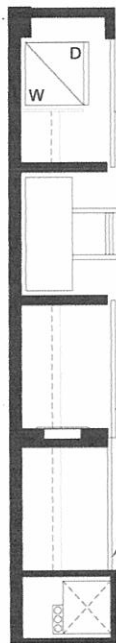

OPTIONAL CONFIGURATION

UNITS AND SWING DOORS AS AN OPTIONAL UPGRADE

UNITS AND SWING DOORS AS AN OPTIONAL UPGRADE