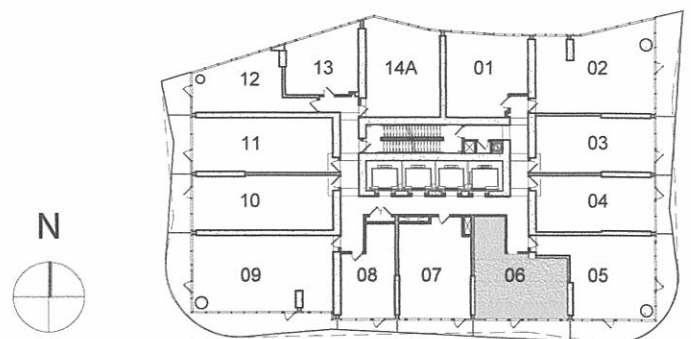

Typical Floor

THE MASSEY TOWER LIVE ON YONGE

OPTIONAL CONFIGURATION

Typical Floor

Dizzy Gillespie Suite
 Suite 03 - 1 Bedroom
 Levels 11-58
 Suite Area: 559 sq. ft.

THE MASSEY TOWER

LIVE ON YONGE

Charlie Parker Suite
 Suite 04 - 1 Bedroom
 Levels 11-58
 Suite Area: 559 sq. ft.

Typical Floor

THE MASSEY TOWER

LIVE ON YONGE

Louis Armstrong Suite
 Suite 05 - Jr. 2 Bedroom
 Levels 11-58
 Suite Area: 643 sq. ft.

Typical Floor

THE MASSEY TOWER LIVE ON YONGE

Typical Floor

Joni Mitchell Suite
 Suite 06 - 1 Bedroom
 Levels 11-58
 Suite Area: 578 sq. ft.

THE MASSEY TOWER LIVE ON YONGE

Typical Floor

Dave Brubeck Suite
 Suite 07 - 1 Bedroom (Barrier Free)
 Levels 11-58
 Suite Area: 566 sq. ft.

THE MASSEY TOWER LIVE ON YONGE

Typical Floor

Ravi Shanker Suite
 Suite 08 - Jr. 1 Bedroom
 Levels 11-58
 Suite Area: 377 sq. ft.