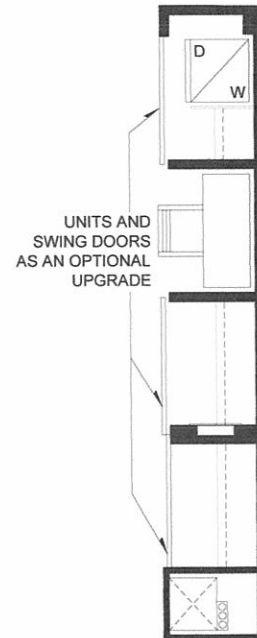

THE MASSEY TOWER LIVE ON YONGE

Typical Floor

Dave Brubeck Suite
 Suite 07 - 1 Bedroom (Barrier Free)
 Levels 11-58
 Suite Area: 566 sq. ft.

THE MASSEY TOWER LIVE ON YONGE

Typical Floor

Ravi Shanker Suite
 Suite 08 - Jr. 1 Bedroom
 Levels 11-58
 Suite Area: 377 sq. ft.

THE MASSEY TOWER

LIVE ON YONGE

Typical Floor

Maria Callas Suite
 Suite 09 - 3 Bedroom
 Levels 11-58
 Suite Area: 882sq. ft.

THE MASSEY TOWER LIVE ON YONGE

OPTIONAL CONFIGURATION

Typical Floor

Gordon Lightfoot Suite
Suite 10 - 1 Bedroom + Den
Levels 11-58
Suite Area: 645 sq. ft.

THE MASSEY TOWER LIVE ON YONGE

OPTIONAL CONFIGURATION

UNITS AND SWING DOORS AS AN OPTIONAL UPGRADE

UNITS AND SWING DOORS AS AN OPTIONAL UPGRADE

Typical Floor

Aretha Franklin Suite
 Suite 11 - 1 Bedroom + Den
 Levels 11-58
 Suite Area: 645 sq. ft.

THE MASSEY TOWER

LIVE ON YONGE

Typical Floor

Bob Dylan Suite
 Suite 12 - Jr. 1 Bedroom
 Levels 11-58
 Suite Area: 440 sq. ft.

THE MASSEY TOWER LIVE ON YONGE

Neil Young Suite
 Suite 13 - Jr. 1 Bedroom
 Levels 11-58
 Suite Area: 378 sq. ft.