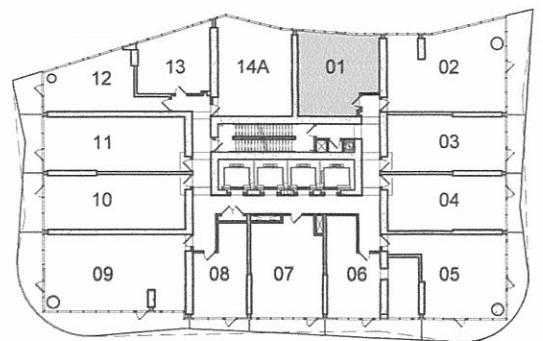

THE MASSEY TOWER LIVE ON YONGE

Yo-Yo Ma Suite
 Suite 01 - 1 Bedroom
 Levels 11-58
 Suite Area: 557 sq. ft.

Typical Floor

THE MASSEY TOWER LIVE ON YONGE

Glen Gould Suite
 Suite 02 - 2 Bedroom
 Levels 11-58
 Suite Area: 800 sq. ft.

Typical Floor

THE MASSEY TOWER LIVE ON YONGE

OPTIONAL CONFIGURATION

Typical Floor

Dizzy Gillespie Suite
 Suite 03 - 1 Bedroom
 Levels 11-58
 Suite Area: 559 sq. ft.

THE MASSEY TOWER

LIVE ON YONGE

Charlie Parker Suite
 Suite 04 - 1 Bedroom
 Levels 11-58
 Suite Area: 559 sq. ft.

Typical Floor

THE MASSEY TOWER

LIVE ON YONGE

Louis Armstrong Suite
 Suite 05 - Jr. 2 Bedroom
 Levels 11-58
 Suite Area: 643 sq. ft.

Typical Floor

THE MASSEY TOWER LIVE ON YONGE

Typical Floor

Joni Mitchell Suite
 Suite 06 - 1 Bedroom
 Levels 11-58
 Suite Area: 578 sq. ft.