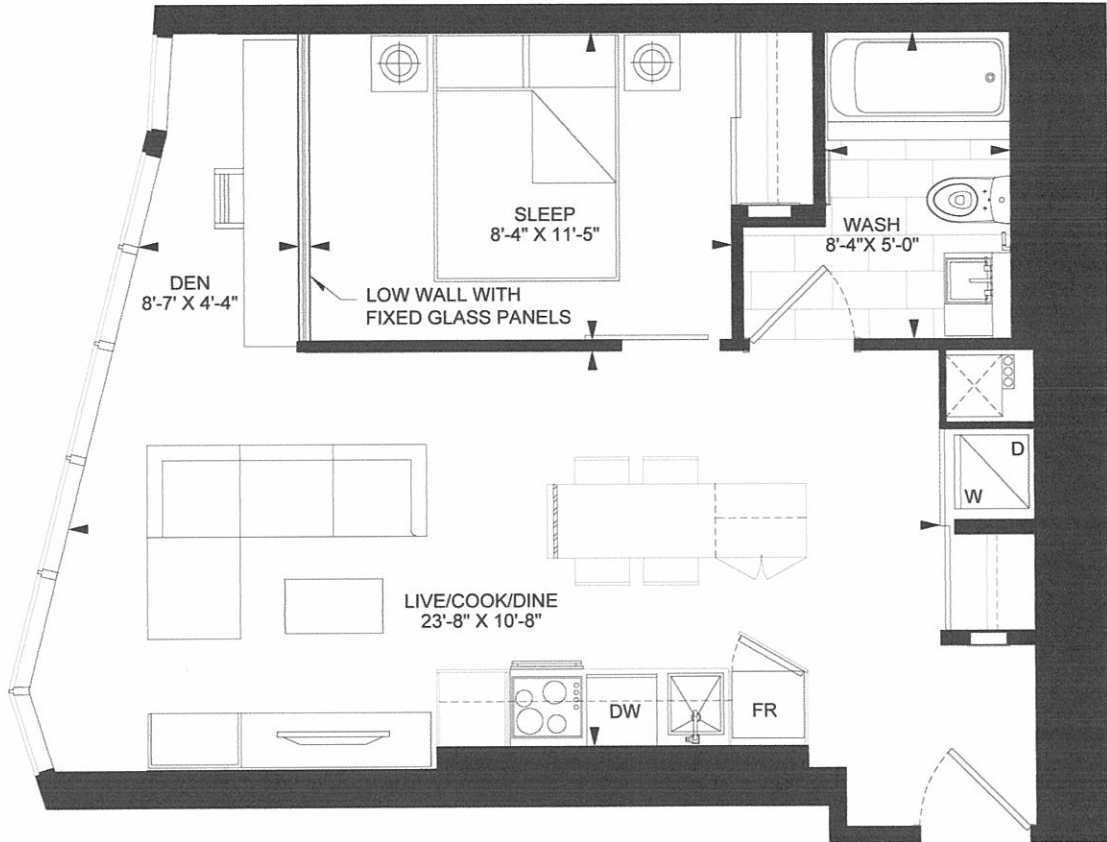

THE MASSEY TOWER LIVE ON YONGE

OPTIONAL CONFIGURATION

UNITS AND SWING DOORS AS AN OPTIONAL UPGRADE

UNITS AND SWING DOORS AS AN OPTIONAL UPGRADE

Typical Floor

Aretha Franklin Suite
 Suite 11 - 1 Bedroom + Den
 Levels 11-58
 Suite Area: 645 sq. ft.

THE MASSEY TOWER

LIVE ON YONGE

Typical Floor

Bob Dylan Suite
 Suite 12 - Jr. 1 Bedroom
 Levels 11-58
 Suite Area: 440 sq. ft.

THE MASSEY TOWER LIVE ON YONGE

Neil Young Suite
 Suite 13 - Jr. 1 Bedroom
 Levels 11-58
 Suite Area: 378 sq. ft.

Typical Floor

THE MASSEY TOWER LIVE ON YONGE

Ray Charles Suite
Suite 14A - 1 Bedroom + Den
Levels 11-29
Suite Area: 610 sq. ft.

Typical Floor

THE MASSEY TOWER LIVE ON YONGE

Typical Floor

Ray Charles Suite
Suite 14B - 1 Bedroom + Den
Levels 30-58
Suite Area: 610 sq. ft.