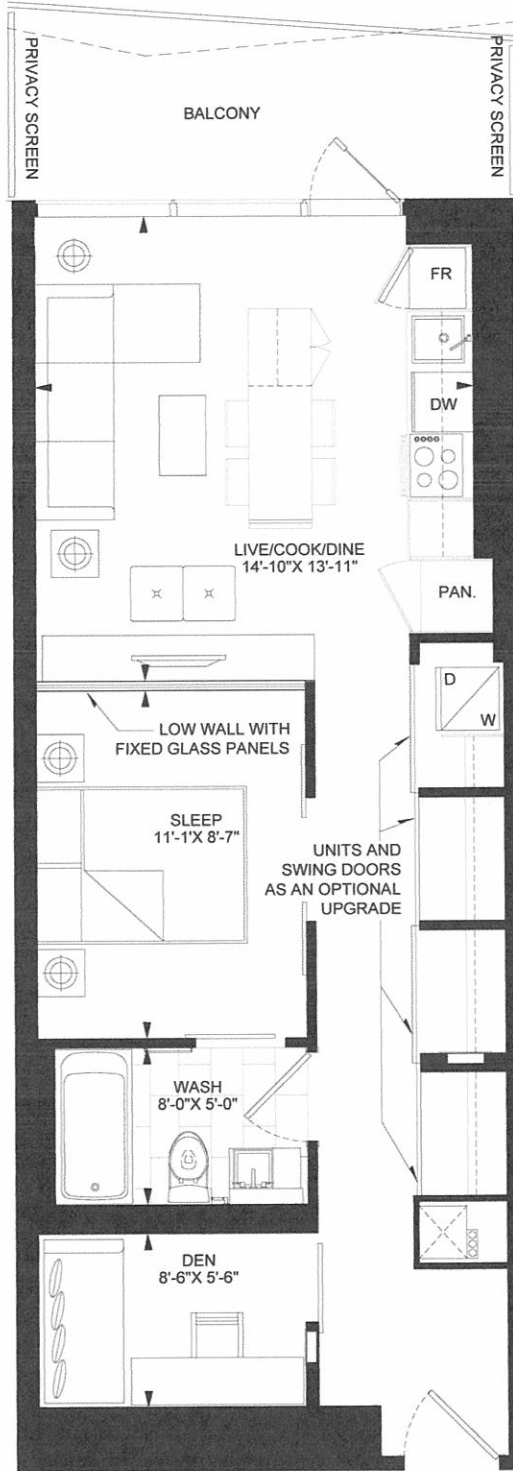

THE MASSEY TOWER LIVE ON YONGE

Typical Floor

Dave Brubeck Suite
 Suite 07 - 1 Bedroom (Barrier Free)
 Levels 11-58
 Suite Area: 566 sq. ft.

THE MASSEY TOWER LIVE ON YONGE

Typical Floor

Ravi Shanker Suite
 Suite 08 - Jr. 1 Bedroom
 Levels 11-58
 Suite Area: 377 sq. ft.

THE MASSEY TOWER

LIVE ON YONGE

Typical Floor

Maria Callas Suite
 Suite 09 - 3 Bedroom
 Levels 11-58
 Suite Area: 882sq. ft.

THE MASSEY TOWER LIVE ON YONGE

OPTIONAL CONFIGURATION

Typical Floor

Gordon Lightfoot Suite
Suite 10 - 1 Bedroom + Den
Levels 11-58
Suite Area: 645 sq. ft.

THE MASSEY TOWER LIVE ON YONGE

OPTIONAL CONFIGURATION

UNITS AND SWING DOORS AS AN OPTIONAL UPGRADE

UNITS AND SWING DOORS AS AN OPTIONAL UPGRADE

Typical Floor

Aretha Franklin Suite
 Suite 11 - 1 Bedroom + Den
 Levels 11-58
 Suite Area: 645 sq. ft.

THE MASSEY TOWER

LIVE ON YONGE

Typical Floor

Bob Dylan Suite
 Suite 12 - Jr. 1 Bedroom
 Levels 11-58
 Suite Area: 440 sq. ft.

THE MASSEY TOWER LIVE ON YONGE

Neil Young Suite
 Suite 13 - Jr. 1 Bedroom
 Levels 11-58
 Suite Area: 378 sq. ft.