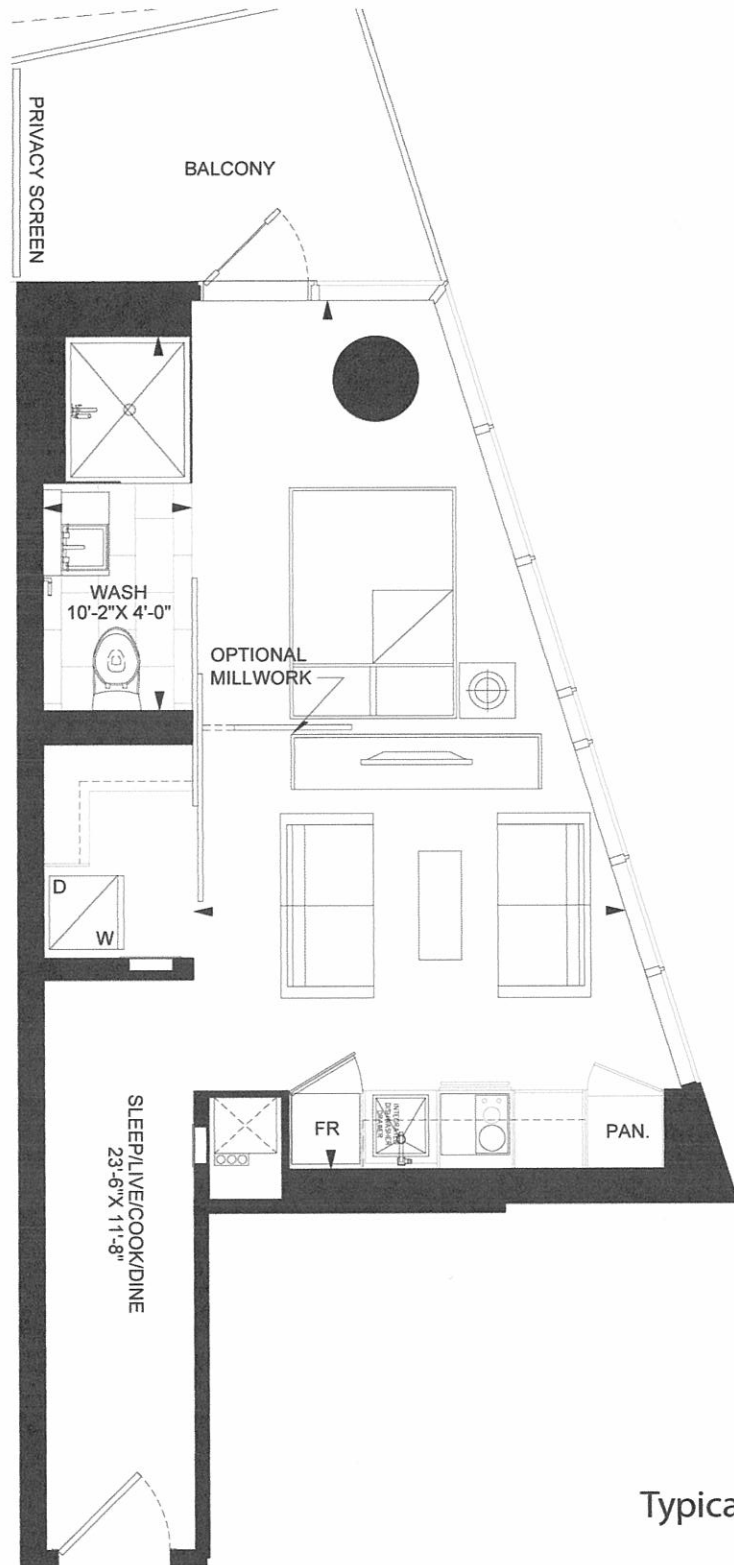

THE MASSEY TOWER

LIVE ON YONGE

Typical Floor

Maria Callas Suite
 Suite 09 - 3 Bedroom
 Levels 11-58
 Suite Area: 882sq. ft.

THE MASSEY TOWER LIVE ON YONGE

OPTIONAL CONFIGURATION

Typical Floor

Gordon Lightfoot Suite
Suite 10 - 1 Bedroom + Den
Levels 11-58
Suite Area: 645 sq. ft.

THE MASSEY TOWER LIVE ON YONGE

OPTIONAL CONFIGURATION

UNITS AND SWING DOORS AS AN OPTIONAL UPGRADE

UNITS AND SWING DOORS AS AN OPTIONAL UPGRADE

Typical Floor

Aretha Franklin Suite
 Suite 11 - 1 Bedroom + Den
 Levels 11-58
 Suite Area: 645 sq. ft.

THE MASSEY TOWER

LIVE ON YONGE

Typical Floor

Bob Dylan Suite
 Suite 12 - Jr. 1 Bedroom
 Levels 11-58
 Suite Area: 440 sq. ft.

THE MASSEY TOWER LIVE ON YONGE

Neil Young Suite
 Suite 13 - Jr. 1 Bedroom
 Levels 11-58
 Suite Area: 378 sq. ft.

Typical Floor

THE MASSEY TOWER LIVE ON YONGE

Ray Charles Suite
Suite 14A - 1 Bedroom + Den
Levels 11-29
Suite Area: 610 sq. ft.

Typical Floor

THE MASSEY TOWER LIVE ON YONGE

Typical Floor

Ray Charles Suite
Suite 14B - 1 Bedroom + Den
Levels 30-58
Suite Area: 610 sq. ft.