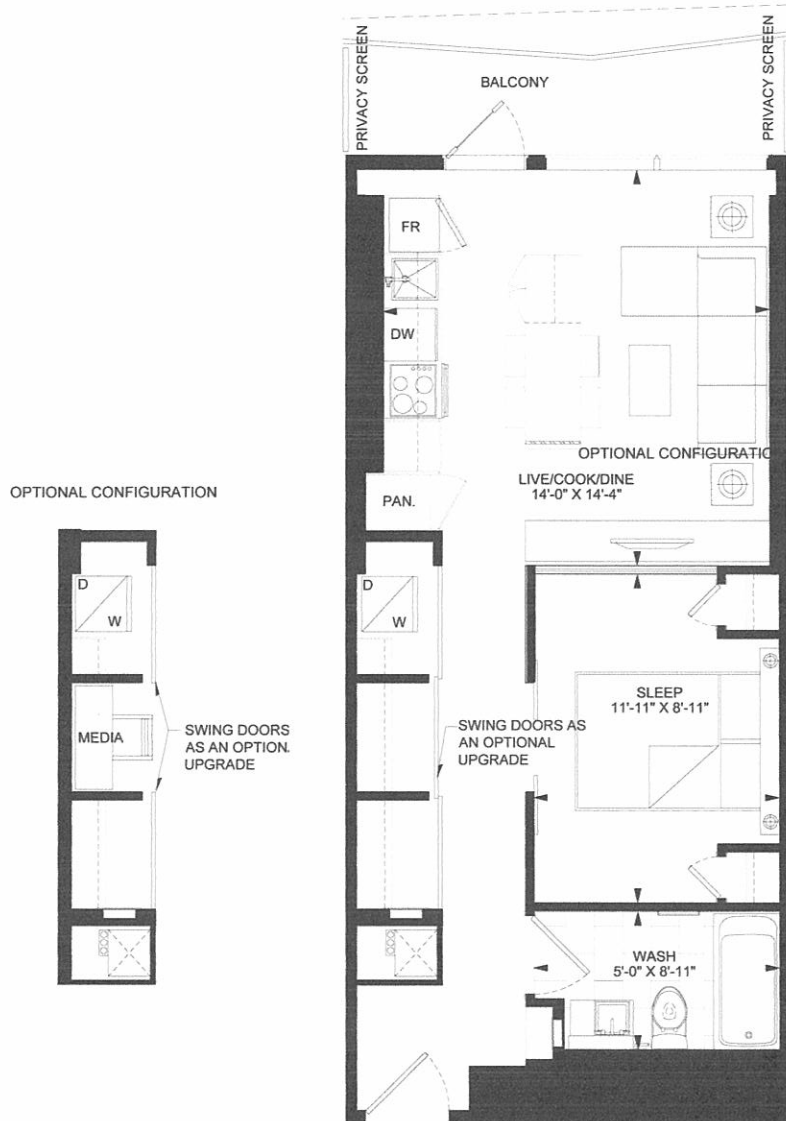

THE MASSEY TOWER LIVE ON YONGE

Yo-Yo Ma Suite
 Suite 01 - 1 Bedroom
 Levels 11-58
 Suite Area: 557 sq. ft.

Typical Floor

THE MASSEY TOWER LIVE ON YONGE

Glen Gould Suite
 Suite 02 - 2 Bedroom
 Levels 11-58
 Suite Area: 800 sq. ft.

Typical Floor

THE MASSEY TOWER LIVE ON YONGE

OPTIONAL CONFIGURATION

Typical Floor

Dizzy Gillespie Suite
 Suite 03 - 1 Bedroom
 Levels 11-58
 Suite Area: 559 sq. ft.

THE MASSEY TOWER

LIVE ON YONGE

Charlie Parker Suite
 Suite 04 - 1 Bedroom
 Levels 11-58
 Suite Area: 559 sq. ft.

Typical Floor

THE MASSEY TOWER

LIVE ON YONGE

Louis Armstrong Suite
 Suite 05 - Jr. 2 Bedroom
 Levels 11-58
 Suite Area: 643 sq. ft.

Typical Floor

THE MASSEY TOWER LIVE ON YONGE

Typical Floor

Joni Mitchell Suite
 Suite 06 - 1 Bedroom
 Levels 11-58
 Suite Area: 578 sq. ft.

THE MASSEY TOWER LIVE ON YONGE

Typical Floor

Dave Brubeck Suite
 Suite 07 - 1 Bedroom (Barrier Free)
 Levels 11-58
 Suite Area: 566 sq. ft.

THE MASSEY TOWER LIVE ON YONGE

Typical Floor

Ravi Shanker Suite
 Suite 08 - Jr. 1 Bedroom
 Levels 11-58
 Suite Area: 377 sq. ft.