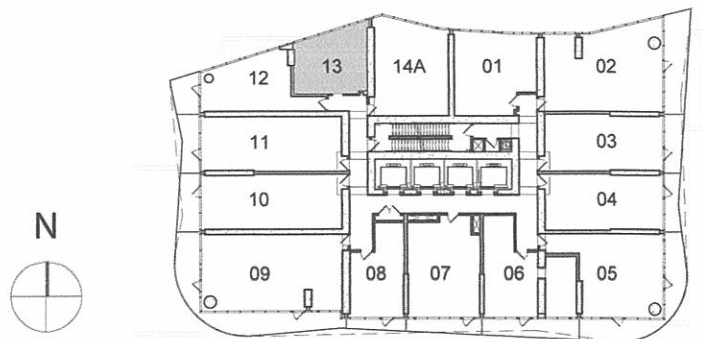

THE MASSEY TOWER LIVE ON YONGE

OPTIONAL CONFIGURATION

UNITS AND SWING DOORS AS AN OPTIONAL UPGRADE

UNITS AND SWING DOORS AS AN OPTIONAL UPGRADE

Typical Floor

Aretha Franklin Suite
 Suite 11 - 1 Bedroom + Den
 Levels 11-58
 Suite Area: 645 sq. ft.

THE MASSEY TOWER

LIVE ON YONGE

Typical Floor

Bob Dylan Suite
 Suite 12 - Jr. 1 Bedroom
 Levels 11-58
 Suite Area: 440 sq. ft.

THE MASSEY TOWER LIVE ON YONGE

Neil Young Suite
 Suite 13 - Jr. 1 Bedroom
 Levels 11-58
 Suite Area: 378 sq. ft.

Typical Floor

THE MASSEY TOWER LIVE ON YONGE

Ray Charles Suite
Suite 14A - 1 Bedroom + Den
Levels 11-29
Suite Area: 610 sq. ft.

Typical Floor

THE MASSEY TOWER LIVE ON YONGE

Typical Floor

Ray Charles Suite
Suite 14B - 1 Bedroom + Den
Levels 30-58
Suite Area: 610 sq. ft.