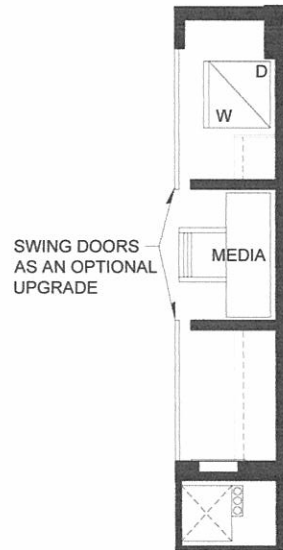

THE MASSEY TOWER LIVE ON YONGE

Yo-Yo Ma Suite
 Suite 01 - 1 Bedroom
 Levels 11-58
 Suite Area: 557 sq. ft.

Typical Floor

THE MASSEY TOWER LIVE ON YONGE

Glen Gould Suite
 Suite 02 - 2 Bedroom
 Levels 11-58
 Suite Area: 800 sq. ft.

Typical Floor

THE MASSEY TOWER LIVE ON YONGE

OPTIONAL CONFIGURATION

Typical Floor

Dizzy Gillespie Suite
 Suite 03 - 1 Bedroom
 Levels 11-58
 Suite Area: 559 sq. ft.

THE MASSEY TOWER

LIVE ON YONGE

Charlie Parker Suite
 Suite 04 - 1 Bedroom
 Levels 11-58
 Suite Area: 559 sq. ft.

Typical Floor

THE MASSEY TOWER

LIVE ON YONGE

Louis Armstrong Suite
 Suite 05 - Jr. 2 Bedroom
 Levels 11-58
 Suite Area: 643 sq. ft.

Typical Floor

THE MASSEY TOWER LIVE ON YONGE

Typical Floor

Joni Mitchell Suite
 Suite 06 - 1 Bedroom
 Levels 11-58
 Suite Area: 578 sq. ft.