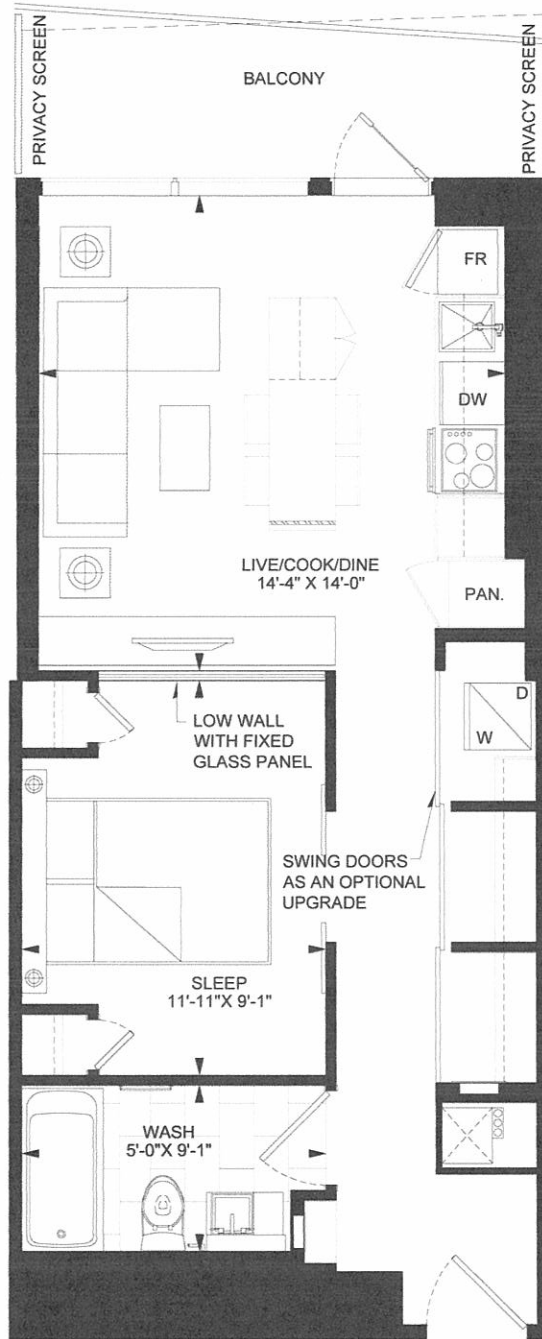

THE MASSEY TOWER LIVE ON YONGE

Yo-Yo Ma Suite
 Suite 01 - 1 Bedroom
 Levels 11-58
 Suite Area: 557 sq. ft.

Typical Floor

THE MASSEY TOWER LIVE ON YONGE

Glen Gould Suite
 Suite 02 - 2 Bedroom
 Levels 11-58
 Suite Area: 800 sq. ft.

Typical Floor

THE MASSEY TOWER LIVE ON YONGE

OPTIONAL CONFIGURATION

Typical Floor

Dizzy Gillespie Suite
 Suite 03 - 1 Bedroom
 Levels 11-58
 Suite Area: 559 sq. ft.

THE MASSEY TOWER

LIVE ON YONGE

Charlie Parker Suite
 Suite 04 - 1 Bedroom
 Levels 11-58
 Suite Area: 559 sq. ft.

Typical Floor

THE MASSEY TOWER

LIVE ON YONGE

Louis Armstrong Suite
 Suite 05 - Jr. 2 Bedroom
 Levels 11-58
 Suite Area: 643 sq. ft.

Typical Floor

THE MASSEY TOWER LIVE ON YONGE

Typical Floor

Joni Mitchell Suite
 Suite 06 - 1 Bedroom
 Levels 11-58
 Suite Area: 578 sq. ft.

THE MASSEY TOWER LIVE ON YONGE

Typical Floor

Dave Brubeck Suite
 Suite 07 - 1 Bedroom (Barrier Free)
 Levels 11-58
 Suite Area: 566 sq. ft.

THE MASSEY TOWER LIVE ON YONGE

Typical Floor

Ravi Shanker Suite
 Suite 08 - Jr. 1 Bedroom
 Levels 11-58
 Suite Area: 377 sq. ft.