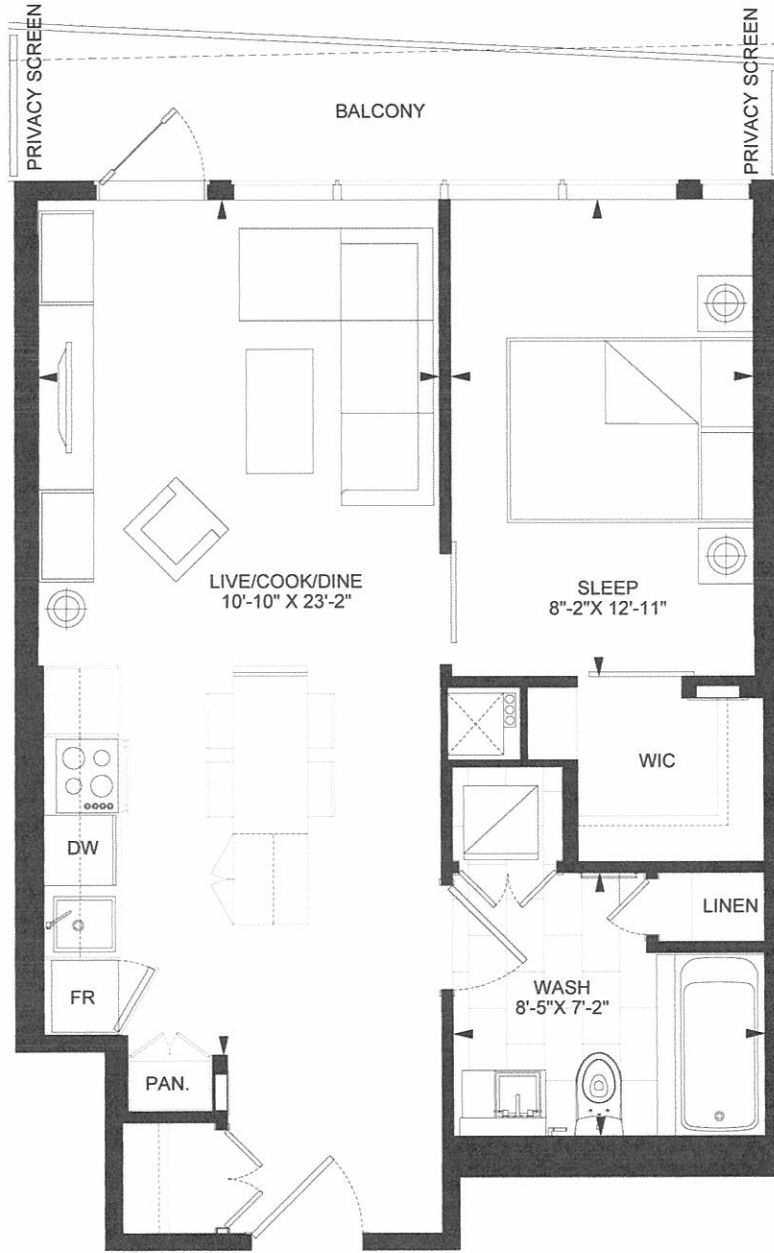

Typical Floor

THE MASSEY TOWER LIVE ON YONGE

OPTIONAL CONFIGURATION

Typical Floor

Dizzy Gillespie Suite
 Suite 03 - 1 Bedroom
 Levels 11-58
 Suite Area: 559 sq. ft.

THE MASSEY TOWER

LIVE ON YONGE

Charlie Parker Suite
 Suite 04 - 1 Bedroom
 Levels 11-58
 Suite Area: 559 sq. ft.

Typical Floor

THE MASSEY TOWER

LIVE ON YONGE

Louis Armstrong Suite
 Suite 05 - Jr. 2 Bedroom
 Levels 11-58
 Suite Area: 643 sq. ft.

Typical Floor

THE MASSEY TOWER LIVE ON YONGE

Typical Floor

Joni Mitchell Suite
 Suite 06 - 1 Bedroom
 Levels 11-58
 Suite Area: 578 sq. ft.

THE MASSEY TOWER LIVE ON YONGE

Typical Floor

Dave Brubeck Suite
 Suite 07 - 1 Bedroom (Barrier Free)
 Levels 11-58
 Suite Area: 566 sq. ft.

THE MASSEY TOWER LIVE ON YONGE

Typical Floor

Ravi Shanker Suite
 Suite 08 - Jr. 1 Bedroom
 Levels 11-58
 Suite Area: 377 sq. ft.

THE MASSEY TOWER

LIVE ON YONGE

Typical Floor

Maria Callas Suite
 Suite 09 - 3 Bedroom
 Levels 11-58
 Suite Area: 882sq. ft.

THE MASSEY TOWER LIVE ON YONGE

OPTIONAL CONFIGURATION

Typical Floor

Gordon Lightfoot Suite
Suite 10 - 1 Bedroom + Den
Levels 11-58
Suite Area: 645 sq. ft.