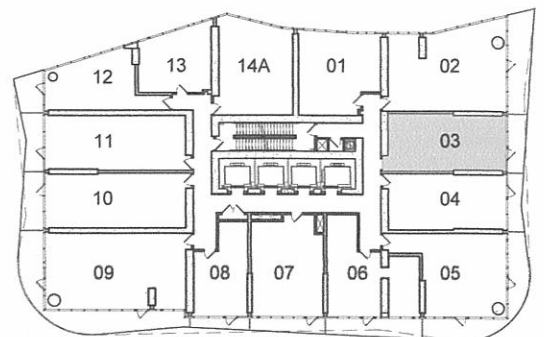

THE MASSEY TOWER LIVE ON YONGE

Yo-Yo Ma Suite
 Suite 01 - 1 Bedroom
 Levels 11-58
 Suite Area: 557 sq. ft.

Typical Floor

THE MASSEY TOWER LIVE ON YONGE

Glen Gould Suite
 Suite 02 - 2 Bedroom
 Levels 11-58
 Suite Area: 800 sq. ft.

Typical Floor

THE MASSEY TOWER LIVE ON YONGE

OPTIONAL CONFIGURATION

Typical Floor

Dizzy Gillespie Suite
 Suite 03 - 1 Bedroom
 Levels 11-58
 Suite Area: 559 sq. ft.

THE MASSEY TOWER

LIVE ON YONGE

Charlie Parker Suite
 Suite 04 - 1 Bedroom
 Levels 11-58
 Suite Area: 559 sq. ft.

Typical Floor

THE MASSEY TOWER

LIVE ON YONGE

Louis Armstrong Suite
 Suite 05 - Jr. 2 Bedroom
 Levels 11-58
 Suite Area: 643 sq. ft.

Typical Floor

THE MASSEY TOWER LIVE ON YONGE

Typical Floor

Joni Mitchell Suite
 Suite 06 - 1 Bedroom
 Levels 11-58
 Suite Area: 578 sq. ft.

THE MASSEY TOWER LIVE ON YONGE

Typical Floor

Dave Brubeck Suite
 Suite 07 - 1 Bedroom (Barrier Free)
 Levels 11-58
 Suite Area: 566 sq. ft.

THE MASSEY TOWER LIVE ON YONGE

Typical Floor

Ravi Shanker Suite
 Suite 08 - Jr. 1 Bedroom
 Levels 11-58
 Suite Area: 377 sq. ft.