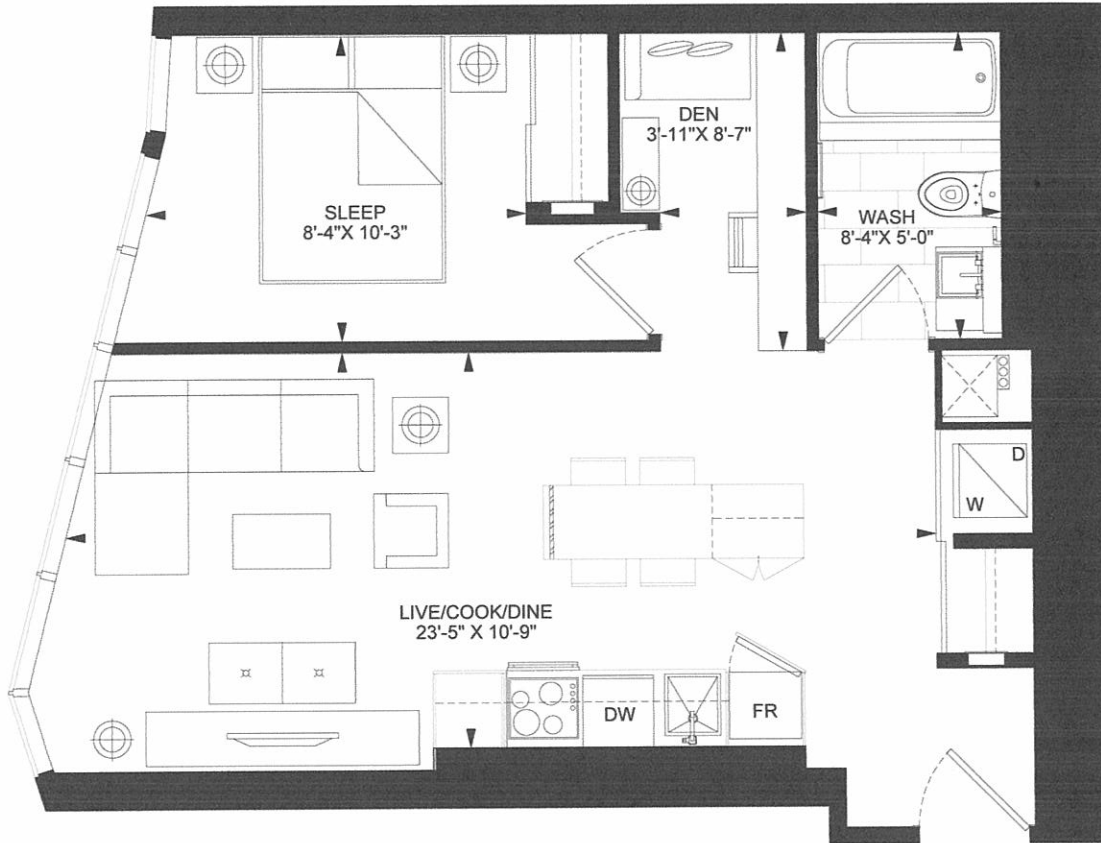

THE MASSEY TOWER

LIVE ON YONGE

Typical Floor

Bob Dylan Suite
 Suite 12 - Jr. 1 Bedroom
 Levels 11-58
 Suite Area: 440 sq. ft.

THE MASSEY TOWER LIVE ON YONGE

Neil Young Suite
 Suite 13 - Jr. 1 Bedroom
 Levels 11-58
 Suite Area: 378 sq. ft.

Typical Floor

THE MASSEY TOWER LIVE ON YONGE

Ray Charles Suite
Suite 14A - 1 Bedroom + Den
Levels 11-29
Suite Area: 610 sq. ft.

Typical Floor

THE MASSEY TOWER LIVE ON YONGE

Typical Floor

Ray Charles Suite
Suite 14B - 1 Bedroom + Den
Levels 30-58
Suite Area: 610 sq. ft.