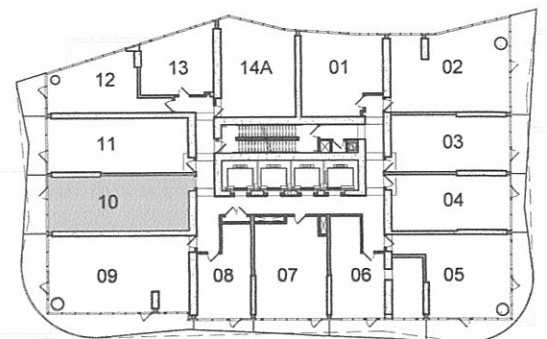

THE MASSEY TOWER LIVE ON YONGE

Typical Floor

Dave Brubeck Suite
 Suite 07 - 1 Bedroom (Barrier Free)
 Levels 11-58
 Suite Area: 566 sq. ft.

THE MASSEY TOWER LIVE ON YONGE

Typical Floor

Ravi Shanker Suite
 Suite 08 - Jr. 1 Bedroom
 Levels 11-58
 Suite Area: 377 sq. ft.

THE MASSEY TOWER

LIVE ON YONGE

Typical Floor

Maria Callas Suite
 Suite 09 - 3 Bedroom
 Levels 11-58
 Suite Area: 882sq. ft.

THE MASSEY TOWER LIVE ON YONGE

OPTIONAL CONFIGURATION

Typical Floor

Gordon Lightfoot Suite
Suite 10 - 1 Bedroom + Den
Levels 11-58
Suite Area: 645 sq. ft.

THE MASSEY TOWER LIVE ON YONGE

OPTIONAL CONFIGURATION

UNITS AND SWING DOORS AS AN OPTIONAL UPGRADE

UNITS AND SWING DOORS AS AN OPTIONAL UPGRADE

Typical Floor

Aretha Franklin Suite
 Suite 11 - 1 Bedroom + Den
 Levels 11-58
 Suite Area: 645 sq. ft.

THE MASSEY TOWER

LIVE ON YONGE

Typical Floor

Bob Dylan Suite
 Suite 12 - Jr. 1 Bedroom
 Levels 11-58
 Suite Area: 440 sq. ft.

THE MASSEY TOWER LIVE ON YONGE

Neil Young Suite
 Suite 13 - Jr. 1 Bedroom
 Levels 11-58
 Suite Area: 378 sq. ft.