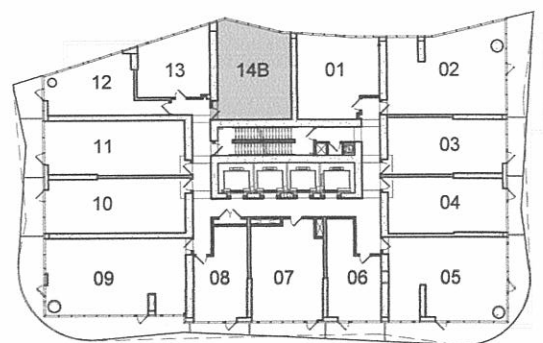

THE MASSEY TOWER

LIVE ON YONGE

Typical Floor

Bob Dylan Suite
 Suite 12 - Jr. 1 Bedroom
 Levels 11-58
 Suite Area: 440 sq. ft.

THE MASSEY TOWER LIVE ON YONGE

Neil Young Suite
 Suite 13 - Jr. 1 Bedroom
 Levels 11-58
 Suite Area: 378 sq. ft.

Typical Floor

THE MASSEY TOWER LIVE ON YONGE

Ray Charles Suite
Suite 14A - 1 Bedroom + Den
Levels 11-29
Suite Area: 610 sq. ft.

Typical Floor

THE MASSEY TOWER LIVE ON YONGE

Typical Floor

Ray Charles Suite
Suite 14B - 1 Bedroom + Den
Levels 30-58
Suite Area: 610 sq. ft.