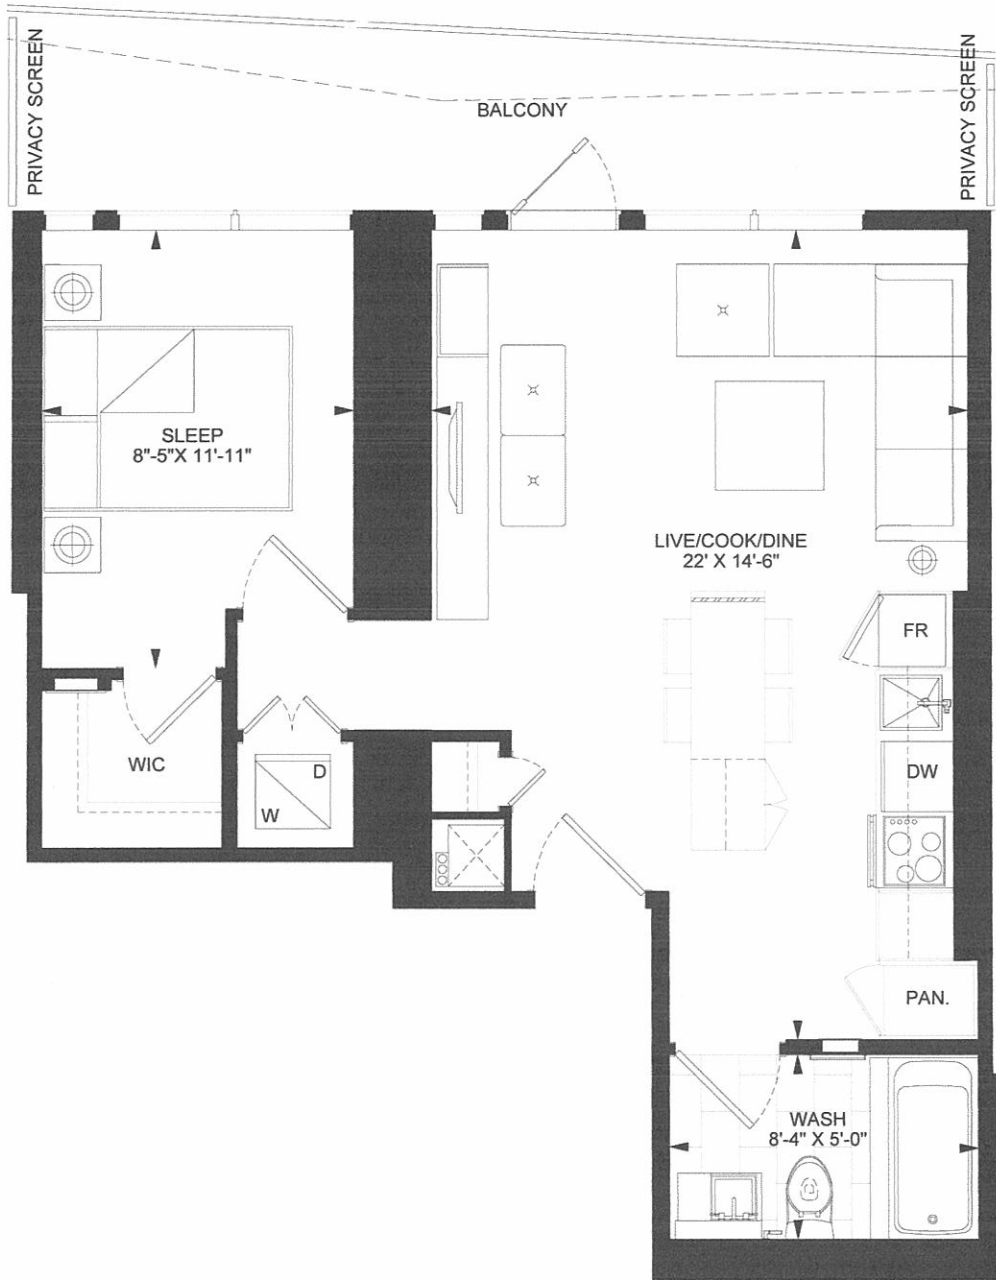

Typical Floor

THE MASSEY TOWER LIVE ON YONGE

OPTIONAL CONFIGURATION

Typical Floor

Dizzy Gillespie Suite
 Suite 03 - 1 Bedroom
 Levels 11-58
 Suite Area: 559 sq. ft.

THE MASSEY TOWER

LIVE ON YONGE

Charlie Parker Suite
 Suite 04 - 1 Bedroom
 Levels 11-58
 Suite Area: 559 sq. ft.

Typical Floor

THE MASSEY TOWER

LIVE ON YONGE

Louis Armstrong Suite
 Suite 05 - Jr. 2 Bedroom
 Levels 11-58
 Suite Area: 643 sq. ft.

Typical Floor

THE MASSEY TOWER LIVE ON YONGE

Typical Floor

Joni Mitchell Suite
 Suite 06 - 1 Bedroom
 Levels 11-58
 Suite Area: 578 sq. ft.

THE MASSEY TOWER LIVE ON YONGE

Typical Floor

Dave Brubeck Suite
 Suite 07 - 1 Bedroom (Barrier Free)
 Levels 11-58
 Suite Area: 566 sq. ft.

THE MASSEY TOWER LIVE ON YONGE

Typical Floor

Ravi Shanker Suite
 Suite 08 - Jr. 1 Bedroom
 Levels 11-58
 Suite Area: 377 sq. ft.

THE MASSEY TOWER

LIVE ON YONGE

Typical Floor

Maria Callas Suite
 Suite 09 - 3 Bedroom
 Levels 11-58
 Suite Area: 882sq. ft.

THE MASSEY TOWER LIVE ON YONGE

OPTIONAL CONFIGURATION

Typical Floor

Gordon Lightfoot Suite
Suite 10 - 1 Bedroom + Den
Levels 11-58
Suite Area: 645 sq. ft.