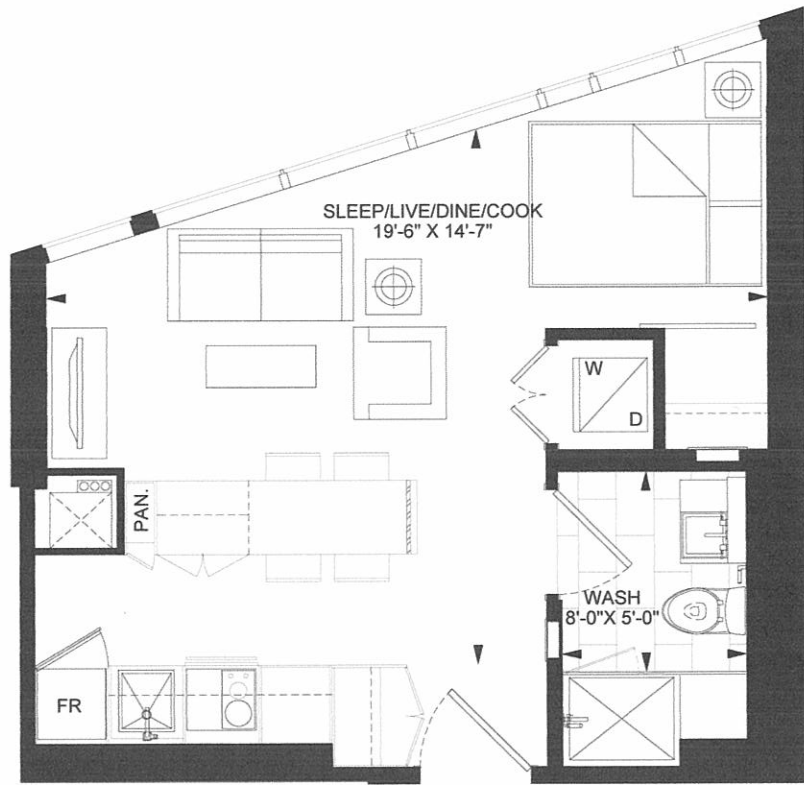

THE MASSEY TOWER LIVE ON YONGE

OPTIONAL CONFIGURATION

UNITS AND SWING DOORS AS AN OPTIONAL UPGRADE

UNITS AND SWING DOORS AS AN OPTIONAL UPGRADE

Typical Floor

Aretha Franklin Suite
 Suite 11 - 1 Bedroom + Den
 Levels 11-58
 Suite Area: 645 sq. ft.

THE MASSEY TOWER

LIVE ON YONGE

Typical Floor

Bob Dylan Suite
 Suite 12 - Jr. 1 Bedroom
 Levels 11-58
 Suite Area: 440 sq. ft.

THE MASSEY TOWER LIVE ON YONGE

Neil Young Suite
 Suite 13 - Jr. 1 Bedroom
 Levels 11-58
 Suite Area: 378 sq. ft.

Typical Floor

THE MASSEY TOWER LIVE ON YONGE

Ray Charles Suite
Suite 14A - 1 Bedroom + Den
Levels 11-29
Suite Area: 610 sq. ft.

Typical Floor

THE MASSEY TOWER LIVE ON YONGE

Typical Floor

Ray Charles Suite
Suite 14B - 1 Bedroom + Den
Levels 30-58
Suite Area: 610 sq. ft.