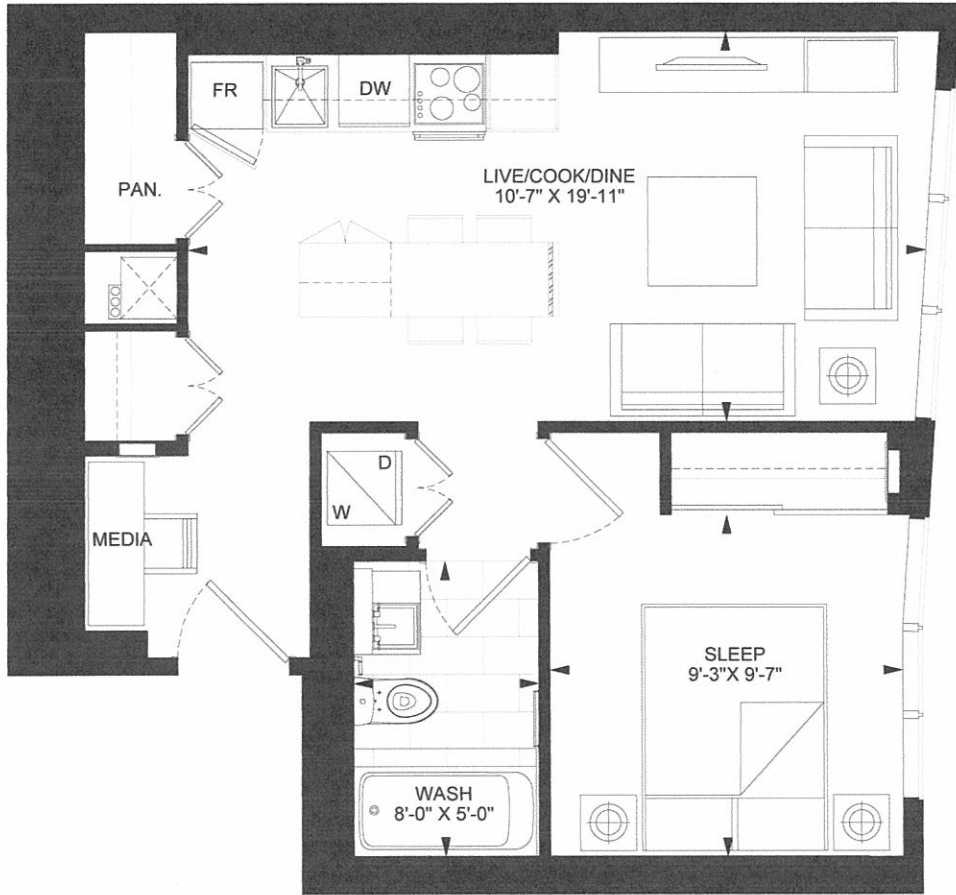

THE MASSEY TOWER LIVE ON YONGE

Yo-Yo Ma Suite
 Suite 01 - 1 Bedroom
 Levels 11-58
 Suite Area: 557 sq. ft.

Typical Floor

THE MASSEY TOWER LIVE ON YONGE

Glen Gould Suite
 Suite 02 - 2 Bedroom
 Levels 11-58
 Suite Area: 800 sq. ft.

Typical Floor

THE MASSEY TOWER LIVE ON YONGE

OPTIONAL CONFIGURATION

Typical Floor

Dizzy Gillespie Suite
 Suite 03 - 1 Bedroom
 Levels 11-58
 Suite Area: 559 sq. ft.

THE MASSEY TOWER

LIVE ON YONGE

Charlie Parker Suite
 Suite 04 - 1 Bedroom
 Levels 11-58
 Suite Area: 559 sq. ft.

Typical Floor

THE MASSEY TOWER

LIVE ON YONGE

Louis Armstrong Suite
 Suite 05 - Jr. 2 Bedroom
 Levels 11-58
 Suite Area: 643 sq. ft.

Typical Floor

THE MASSEY TOWER LIVE ON YONGE

Typical Floor

Joni Mitchell Suite
 Suite 06 - 1 Bedroom
 Levels 11-58
 Suite Area: 578 sq. ft.

THE MASSEY TOWER LIVE ON YONGE

Typical Floor

Dave Brubeck Suite
 Suite 07 - 1 Bedroom (Barrier Free)
 Levels 11-58
 Suite Area: 566 sq. ft.

THE MASSEY TOWER LIVE ON YONGE

Typical Floor

Ravi Shanker Suite
 Suite 08 - Jr. 1 Bedroom
 Levels 11-58
 Suite Area: 377 sq. ft.