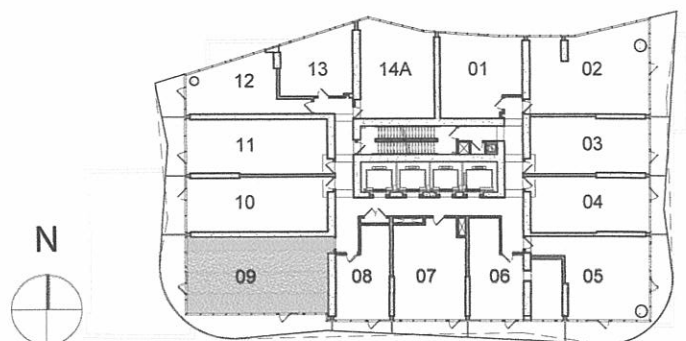

Typical Floor

THE MASSEY TOWER

LIVE ON YONGE

Louis Armstrong Suite
 Suite 05 - Jr. 2 Bedroom
 Levels 11-58
 Suite Area: 643 sq. ft.

Typical Floor

THE MASSEY TOWER LIVE ON YONGE

Typical Floor

Joni Mitchell Suite
 Suite 06 - 1 Bedroom
 Levels 11-58
 Suite Area: 578 sq. ft.

THE MASSEY TOWER LIVE ON YONGE

Typical Floor

Dave Brubeck Suite
 Suite 07 - 1 Bedroom (Barrier Free)
 Levels 11-58
 Suite Area: 566 sq. ft.

THE MASSEY TOWER LIVE ON YONGE

Typical Floor

Ravi Shanker Suite
 Suite 08 - Jr. 1 Bedroom
 Levels 11-58
 Suite Area: 377 sq. ft.

THE MASSEY TOWER

LIVE ON YONGE

Typical Floor

Maria Callas Suite
 Suite 09 - 3 Bedroom
 Levels 11-58
 Suite Area: 882sq. ft.

THE MASSEY TOWER LIVE ON YONGE

OPTIONAL CONFIGURATION

Typical Floor

Gordon Lightfoot Suite
Suite 10 - 1 Bedroom + Den
Levels 11-58
Suite Area: 645 sq. ft.