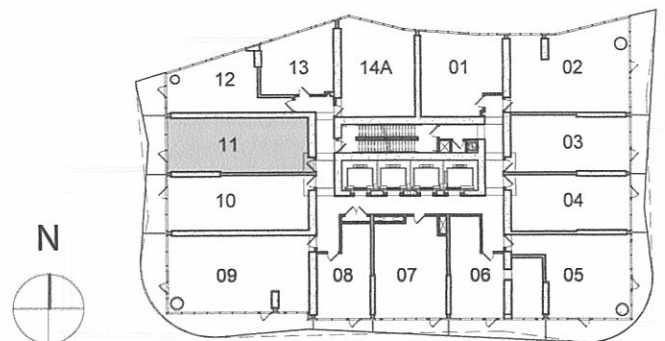

THE MASSEY TOWER

LIVE ON YONGE

Typical Floor

Maria Callas Suite
 Suite 09 - 3 Bedroom
 Levels 11-58
 Suite Area: 882sq. ft.

THE MASSEY TOWER LIVE ON YONGE

OPTIONAL CONFIGURATION

Typical Floor

Gordon Lightfoot Suite
Suite 10 - 1 Bedroom + Den
Levels 11-58
Suite Area: 645 sq. ft.

THE MASSEY TOWER LIVE ON YONGE

OPTIONAL CONFIGURATION

UNITS AND SWING DOORS AS AN OPTIONAL UPGRADE

UNITS AND SWING DOORS AS AN OPTIONAL UPGRADE

Typical Floor

Aretha Franklin Suite
 Suite 11 - 1 Bedroom + Den
 Levels 11-58
 Suite Area: 645 sq. ft.

THE MASSEY TOWER

LIVE ON YONGE

Typical Floor

Bob Dylan Suite
 Suite 12 - Jr. 1 Bedroom
 Levels 11-58
 Suite Area: 440 sq. ft.

THE MASSEY TOWER LIVE ON YONGE

Neil Young Suite
 Suite 13 - Jr. 1 Bedroom
 Levels 11-58
 Suite Area: 378 sq. ft.

Typical Floor

THE MASSEY TOWER LIVE ON YONGE

Ray Charles Suite
Suite 14A - 1 Bedroom + Den
Levels 11-29
Suite Area: 610 sq. ft.

Typical Floor

THE MASSEY TOWER LIVE ON YONGE

Typical Floor

Ray Charles Suite
Suite 14B - 1 Bedroom + Den
Levels 30-58
Suite Area: 610 sq. ft.