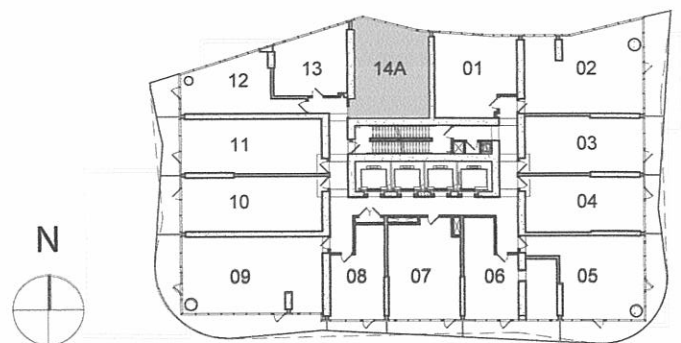

THE MASSEY TOWER

LIVE ON YONGE

Typical Floor

Bob Dylan Suite
 Suite 12 - Jr. 1 Bedroom
 Levels 11-58
 Suite Area: 440 sq. ft.

THE MASSEY TOWER LIVE ON YONGE

Neil Young Suite
 Suite 13 - Jr. 1 Bedroom
 Levels 11-58
 Suite Area: 378 sq. ft.

Typical Floor

THE MASSEY TOWER LIVE ON YONGE

Ray Charles Suite
Suite 14A - 1 Bedroom + Den
Levels 11-29
Suite Area: 610 sq. ft.

Typical Floor

THE MASSEY TOWER LIVE ON YONGE

Typical Floor

Ray Charles Suite
Suite 14B - 1 Bedroom + Den
Levels 30-58
Suite Area: 610 sq. ft.