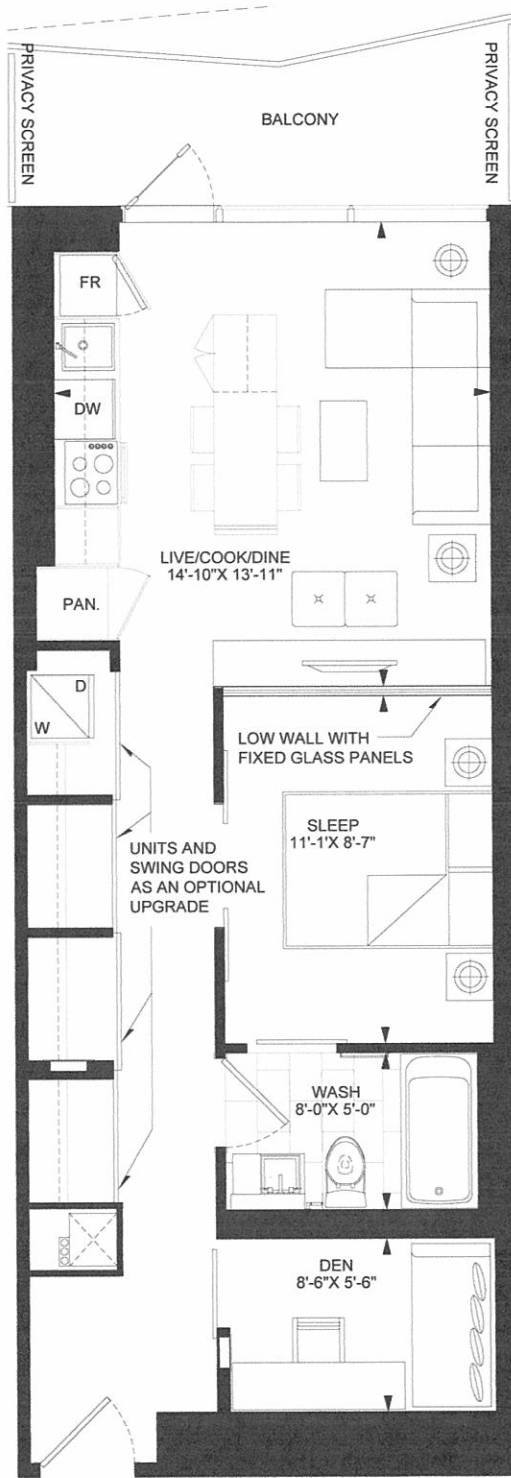

Typical Floor

THE MASSEY TOWER LIVE ON YONGE

OPTIONAL CONFIGURATION

Typical Floor

Dizzy Gillespie Suite
 Suite 03 - 1 Bedroom
 Levels 11-58
 Suite Area: 559 sq. ft.

THE MASSEY TOWER

LIVE ON YONGE

Charlie Parker Suite
 Suite 04 - 1 Bedroom
 Levels 11-58
 Suite Area: 559 sq. ft.

THE MASSEY TOWER LIVE ON YONGE

Typical Floor

Dave Brubeck Suite
 Suite 07 - 1 Bedroom (Barrier Free)
 Levels 11-58
 Suite Area: 566 sq. ft.

THE MASSEY TOWER LIVE ON YONGE

Typical Floor

Ravi Shanker Suite
 Suite 08 - Jr. 1 Bedroom
 Levels 11-58
 Suite Area: 377 sq. ft.

THE MASSEY TOWER

LIVE ON YONGE

Typical Floor

Maria Callas Suite
 Suite 09 - 3 Bedroom
 Levels 11-58
 Suite Area: 882sq. ft.

THE MASSEY TOWER LIVE ON YONGE

OPTIONAL CONFIGURATION

Typical Floor

Gordon Lightfoot Suite
Suite 10 - 1 Bedroom + Den
Levels 11-58
Suite Area: 645 sq. ft.

THE MASSEY TOWER LIVE ON YONGE

OPTIONAL CONFIGURATION

UNITS AND SWING DOORS AS AN OPTIONAL UPGRADE

UNITS AND SWING DOORS AS AN OPTIONAL UPGRADE

Typical Floor

Aretha Franklin Suite
 Suite 11 - 1 Bedroom + Den
 Levels 11-58
 Suite Area: 645 sq. ft.