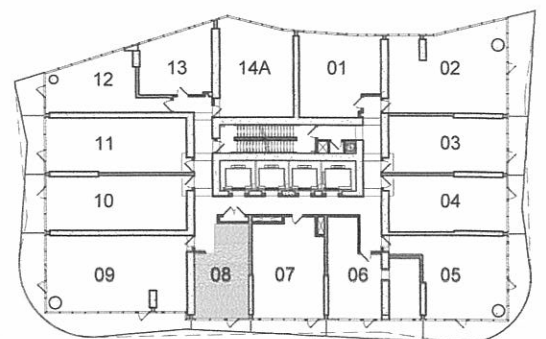

Typical Floor

THE MASSEY TOWER

LIVE ON YONGE

Louis Armstrong Suite
 Suite 05 - Jr. 2 Bedroom
 Levels 11-58
 Suite Area: 643 sq. ft.

Typical Floor

THE MASSEY TOWER LIVE ON YONGE

Typical Floor

Joni Mitchell Suite
 Suite 06 - 1 Bedroom
 Levels 11-58
 Suite Area: 578 sq. ft.

THE MASSEY TOWER LIVE ON YONGE

Typical Floor

Dave Brubeck Suite
 Suite 07 - 1 Bedroom (Barrier Free)
 Levels 11-58
 Suite Area: 566 sq. ft.

THE MASSEY TOWER LIVE ON YONGE

Typical Floor

Ravi Shanker Suite
 Suite 08 - Jr. 1 Bedroom
 Levels 11-58
 Suite Area: 377 sq. ft.

THE MASSEY TOWER

LIVE ON YONGE

Typical Floor

Maria Callas Suite
 Suite 09 - 3 Bedroom
 Levels 11-58
 Suite Area: 882sq. ft.

THE MASSEY TOWER LIVE ON YONGE

OPTIONAL CONFIGURATION

Typical Floor

Gordon Lightfoot Suite
Suite 10 - 1 Bedroom + Den
Levels 11-58
Suite Area: 645 sq. ft.