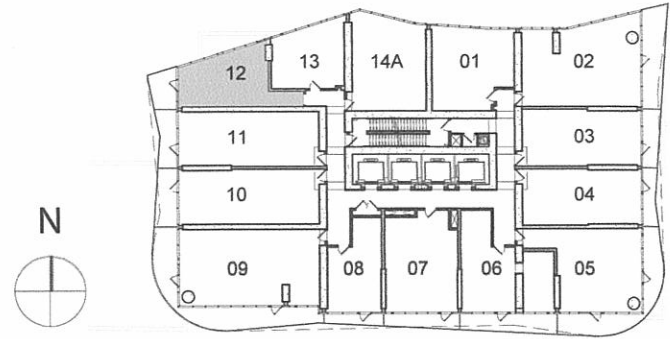

THE MASSEY TOWER

LIVE ON YONGE

Typical Floor

Maria Callas Suite
 Suite 09 - 3 Bedroom
 Levels 11-58
 Suite Area: 882sq. ft.

THE MASSEY TOWER LIVE ON YONGE

OPTIONAL CONFIGURATION

Typical Floor

Gordon Lightfoot Suite
Suite 10 - 1 Bedroom + Den
Levels 11-58
Suite Area: 645 sq. ft.

THE MASSEY TOWER LIVE ON YONGE

OPTIONAL CONFIGURATION

UNITS AND SWING DOORS AS AN OPTIONAL UPGRADE

UNITS AND SWING DOORS AS AN OPTIONAL UPGRADE

Typical Floor

Aretha Franklin Suite
 Suite 11 - 1 Bedroom + Den
 Levels 11-58
 Suite Area: 645 sq. ft.

THE MASSEY TOWER

LIVE ON YONGE

Typical Floor

Bob Dylan Suite
 Suite 12 - Jr. 1 Bedroom
 Levels 11-58
 Suite Area: 440 sq. ft.

THE MASSEY TOWER LIVE ON YONGE

Neil Young Suite
 Suite 13 - Jr. 1 Bedroom
 Levels 11-58
 Suite Area: 378 sq. ft.