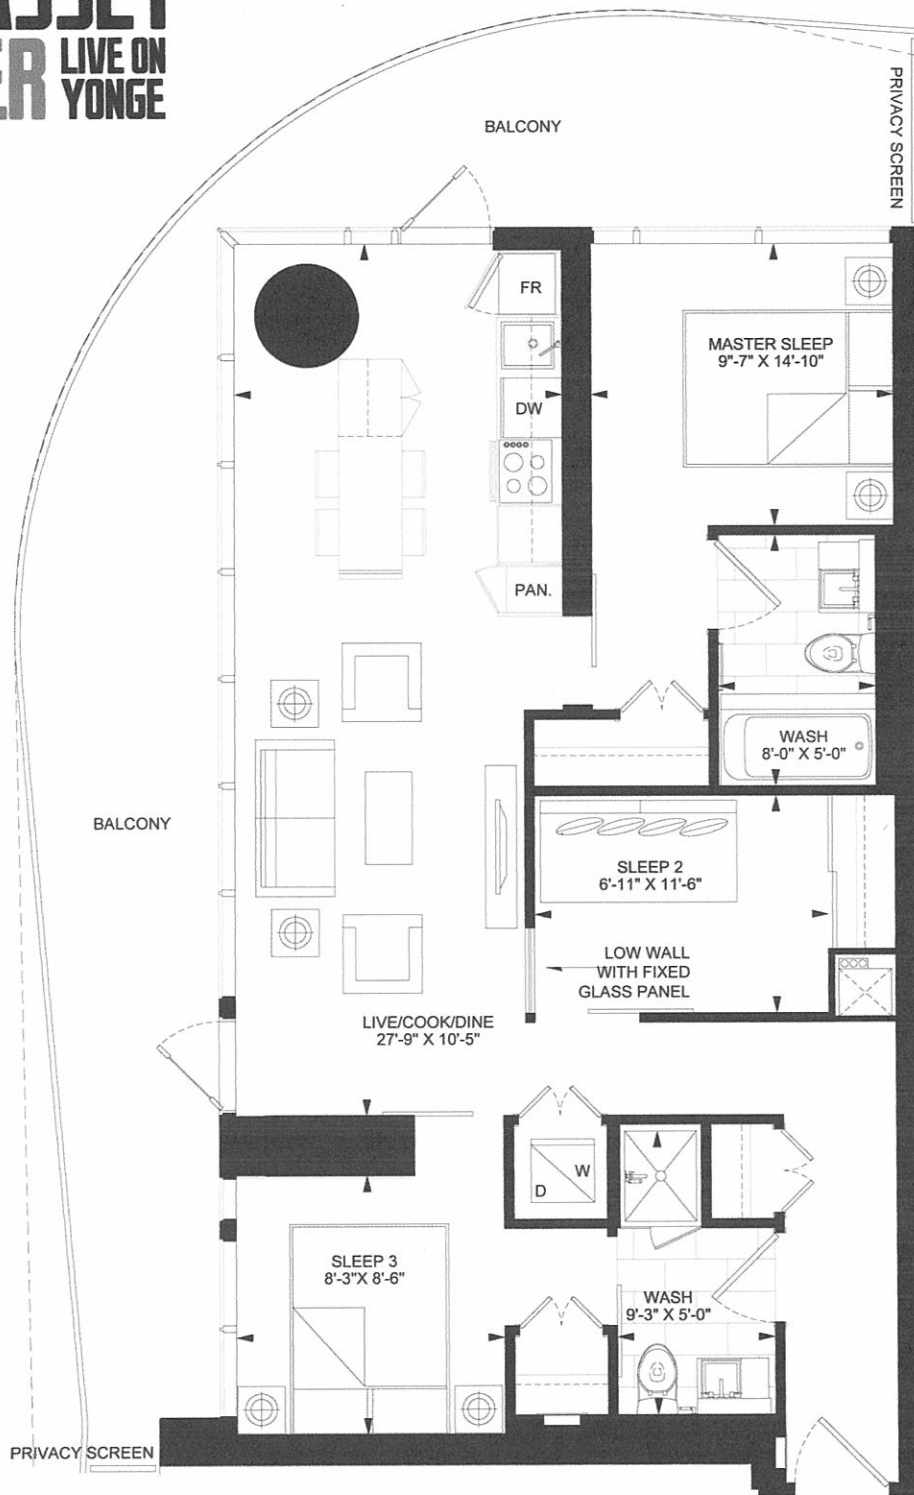

Typical Floor

THE MASSEY TOWER

LIVE ON YONGE

Louis Armstrong Suite
 Suite 05 - Jr. 2 Bedroom
 Levels 11-58
 Suite Area: 643 sq. ft.

Typical Floor

THE MASSEY TOWER LIVE ON YONGE

Typical Floor

Joni Mitchell Suite
 Suite 06 - 1 Bedroom
 Levels 11-58
 Suite Area: 578 sq. ft.

THE MASSEY TOWER LIVE ON YONGE

Typical Floor

Dave Brubeck Suite
 Suite 07 - 1 Bedroom (Barrier Free)
 Levels 11-58
 Suite Area: 566 sq. ft.

THE MASSEY TOWER LIVE ON YONGE

Typical Floor

Ravi Shanker Suite
 Suite 08 - Jr. 1 Bedroom
 Levels 11-58
 Suite Area: 377 sq. ft.

THE MASSEY TOWER

LIVE ON YONGE

Typical Floor

Maria Callas Suite
 Suite 09 - 3 Bedroom
 Levels 11-58
 Suite Area: 882sq. ft.

THE MASSEY TOWER LIVE ON YONGE

OPTIONAL CONFIGURATION

Typical Floor

Gordon Lightfoot Suite
Suite 10 - 1 Bedroom + Den
Levels 11-58
Suite Area: 645 sq. ft.

THE MASSEY TOWER LIVE ON YONGE

OPTIONAL CONFIGURATION

UNITS AND SWING DOORS AS AN OPTIONAL UPGRADE

UNITS AND SWING DOORS AS AN OPTIONAL UPGRADE

Typical Floor

Aretha Franklin Suite
 Suite 11 - 1 Bedroom + Den
 Levels 11-58
 Suite Area: 645 sq. ft.