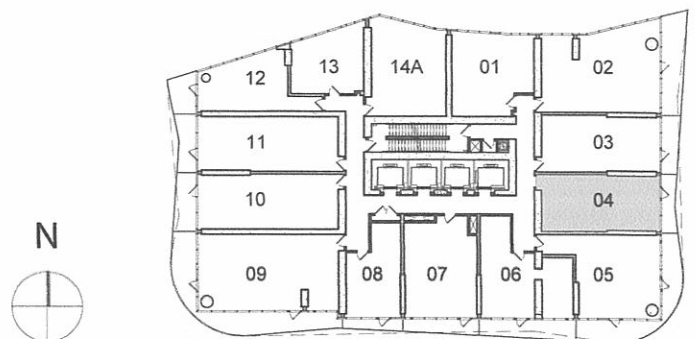

THE MASSEY TOWER LIVE ON YONGE

Yo-Yo Ma Suite
 Suite 01 - 1 Bedroom
 Levels 11-58
 Suite Area: 557 sq. ft.

Typical Floor

THE MASSEY TOWER LIVE ON YONGE

Glen Gould Suite
 Suite 02 - 2 Bedroom
 Levels 11-58
 Suite Area: 800 sq. ft.

Typical Floor

THE MASSEY TOWER LIVE ON YONGE

OPTIONAL CONFIGURATION

Typical Floor

Dizzy Gillespie Suite
 Suite 03 - 1 Bedroom
 Levels 11-58
 Suite Area: 559 sq. ft.

THE MASSEY TOWER

LIVE ON YONGE

Charlie Parker Suite
 Suite 04 - 1 Bedroom
 Levels 11-58
 Suite Area: 559 sq. ft.

Typical Floor

THE MASSEY TOWER

LIVE ON YONGE

Louis Armstrong Suite
 Suite 05 - Jr. 2 Bedroom
 Levels 11-58
 Suite Area: 643 sq. ft.

Typical Floor

THE MASSEY TOWER LIVE ON YONGE

Typical Floor

Joni Mitchell Suite
 Suite 06 - 1 Bedroom
 Levels 11-58
 Suite Area: 578 sq. ft.