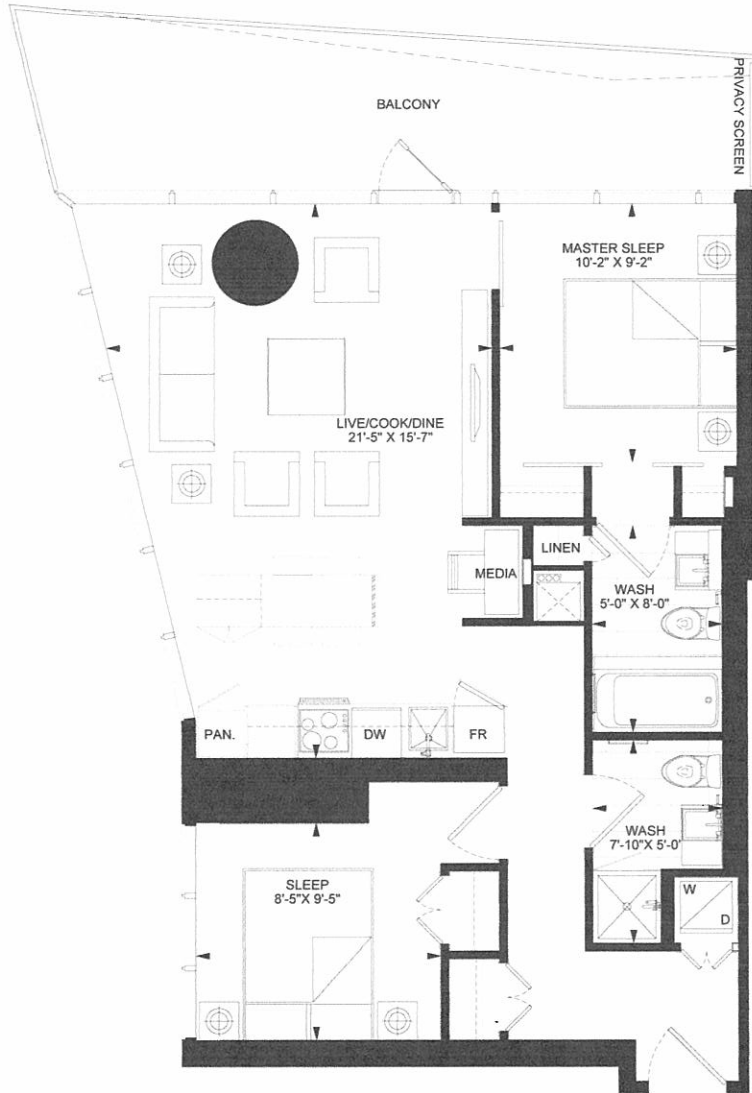

THE MASSEY TOWER LIVE ON YONGE

Yo-Yo Ma Suite
 Suite 01 - 1 Bedroom
 Levels 11-58
 Suite Area: 557 sq. ft.

Typical Floor

THE MASSEY TOWER LIVE ON YONGE

Glen Gould Suite
 Suite 02 - 2 Bedroom
 Levels 11-58
 Suite Area: 800 sq. ft.

Typical Floor

THE MASSEY TOWER LIVE ON YONGE

OPTIONAL CONFIGURATION

Typical Floor

Dizzy Gillespie Suite
 Suite 03 - 1 Bedroom
 Levels 11-58
 Suite Area: 559 sq. ft.

THE MASSEY TOWER

LIVE ON YONGE

Charlie Parker Suite
 Suite 04 - 1 Bedroom
 Levels 11-58
 Suite Area: 559 sq. ft.

Typical Floor

THE MASSEY TOWER

LIVE ON YONGE

Louis Armstrong Suite
 Suite 05 - Jr. 2 Bedroom
 Levels 11-58
 Suite Area: 643 sq. ft.

Typical Floor

THE MASSEY TOWER LIVE ON YONGE

Typical Floor

Joni Mitchell Suite
 Suite 06 - 1 Bedroom
 Levels 11-58
 Suite Area: 578 sq. ft.

THE MASSEY TOWER LIVE ON YONGE

Typical Floor

Dave Brubeck Suite
 Suite 07 - 1 Bedroom (Barrier Free)
 Levels 11-58
 Suite Area: 566 sq. ft.

THE MASSEY TOWER LIVE ON YONGE

Typical Floor

Ravi Shanker Suite
 Suite 08 - Jr. 1 Bedroom
 Levels 11-58
 Suite Area: 377 sq. ft.