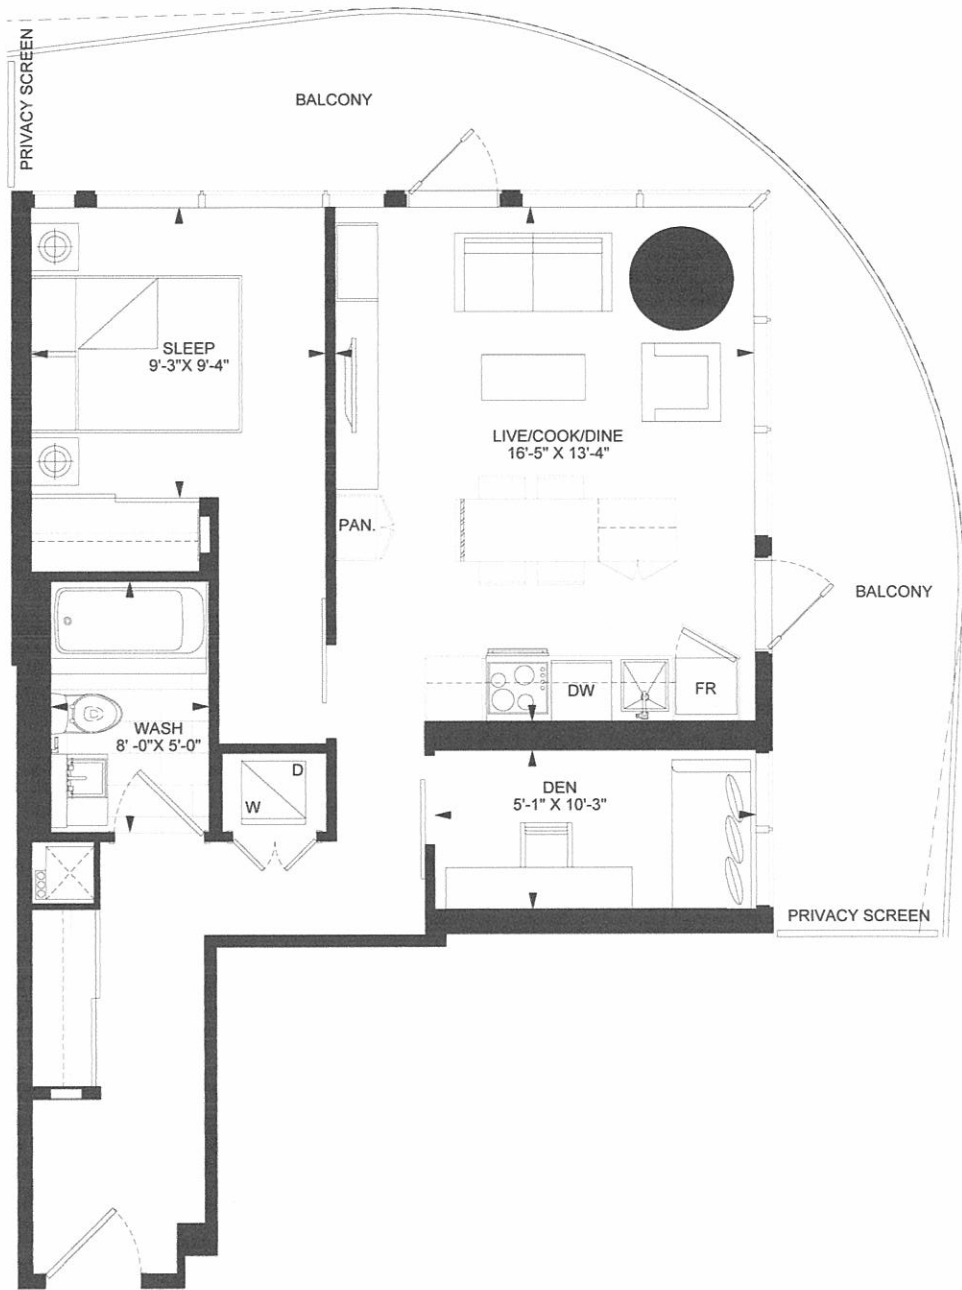

THE MASSEY TOWER LIVE ON YONGE

Yo-Yo Ma Suite
 Suite 01 - 1 Bedroom
 Levels 11-58
 Suite Area: 557 sq. ft.

Typical Floor

THE MASSEY TOWER LIVE ON YONGE

Glen Gould Suite
 Suite 02 - 2 Bedroom
 Levels 11-58
 Suite Area: 800 sq. ft.

Typical Floor

THE MASSEY TOWER LIVE ON YONGE

OPTIONAL CONFIGURATION

Typical Floor

Dizzy Gillespie Suite
 Suite 03 - 1 Bedroom
 Levels 11-58
 Suite Area: 559 sq. ft.

THE MASSEY TOWER

LIVE ON YONGE

Charlie Parker Suite
 Suite 04 - 1 Bedroom
 Levels 11-58
 Suite Area: 559 sq. ft.

Typical Floor

THE MASSEY TOWER

LIVE ON YONGE

Louis Armstrong Suite
 Suite 05 - Jr. 2 Bedroom
 Levels 11-58
 Suite Area: 643 sq. ft.

Typical Floor

THE MASSEY TOWER LIVE ON YONGE

Typical Floor

Joni Mitchell Suite
 Suite 06 - 1 Bedroom
 Levels 11-58
 Suite Area: 578 sq. ft.

THE MASSEY TOWER LIVE ON YONGE

Typical Floor

Dave Brubeck Suite
 Suite 07 - 1 Bedroom (Barrier Free)
 Levels 11-58
 Suite Area: 566 sq. ft.

THE MASSEY TOWER LIVE ON YONGE

Typical Floor

Ravi Shanker Suite
 Suite 08 - Jr. 1 Bedroom
 Levels 11-58
 Suite Area: 377 sq. ft.