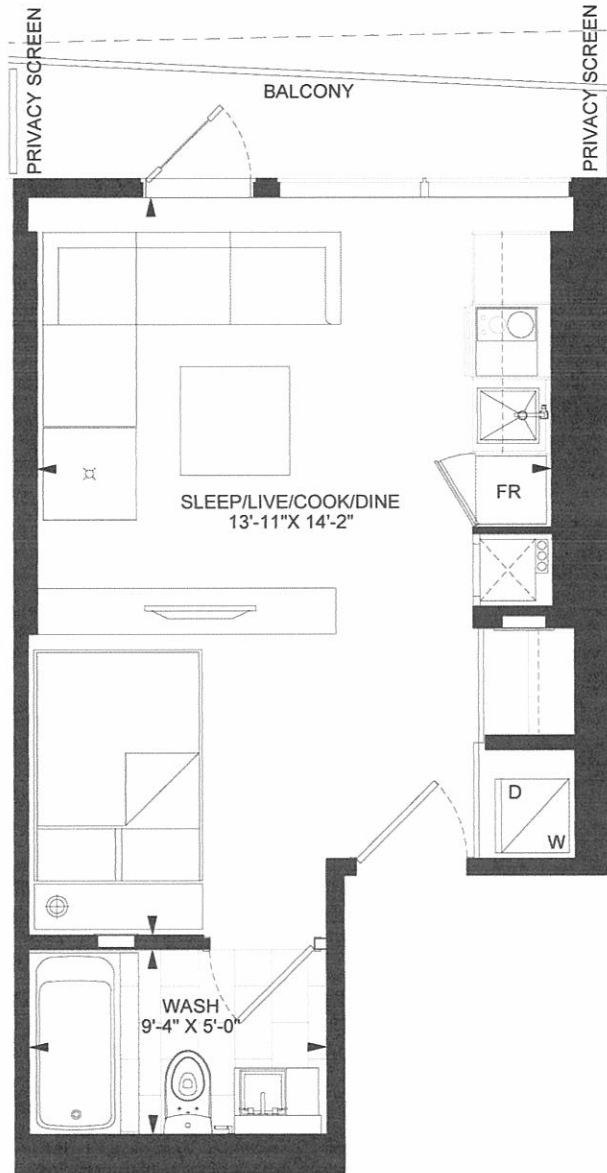

Typical Floor

THE MASSEY TOWER

LIVE ON YONGE

Louis Armstrong Suite
 Suite 05 - Jr. 2 Bedroom
 Levels 11-58
 Suite Area: 643 sq. ft.

Typical Floor

THE MASSEY TOWER LIVE ON YONGE

Typical Floor

Joni Mitchell Suite
 Suite 06 - 1 Bedroom
 Levels 11-58
 Suite Area: 578 sq. ft.

THE MASSEY TOWER LIVE ON YONGE

Typical Floor

Dave Brubeck Suite
 Suite 07 - 1 Bedroom (Barrier Free)
 Levels 11-58
 Suite Area: 566 sq. ft.

THE MASSEY TOWER LIVE ON YONGE

Typical Floor

Ravi Shanker Suite
 Suite 08 - Jr. 1 Bedroom
 Levels 11-58
 Suite Area: 377 sq. ft.

THE MASSEY TOWER

LIVE ON YONGE

Typical Floor

Maria Callas Suite
 Suite 09 - 3 Bedroom
 Levels 11-58
 Suite Area: 882sq. ft.

THE MASSEY TOWER LIVE ON YONGE

OPTIONAL CONFIGURATION

Typical Floor

Gordon Lightfoot Suite
Suite 10 - 1 Bedroom + Den
Levels 11-58
Suite Area: 645 sq. ft.

THE MASSEY TOWER LIVE ON YONGE

OPTIONAL CONFIGURATION

UNITS AND SWING DOORS AS AN OPTIONAL UPGRADE

UNITS AND SWING DOORS AS AN OPTIONAL UPGRADE

Typical Floor

Aretha Franklin Suite
 Suite 11 - 1 Bedroom + Den
 Levels 11-58
 Suite Area: 645 sq. ft.